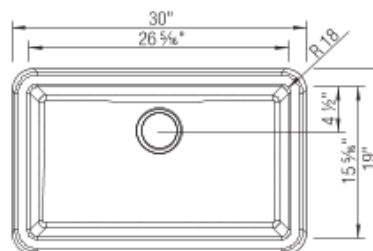

IKON 30 SILGRANIT

Design and Planning Tips

- Min cabinet size: 33 in
- Bowl depth: 9-1/4" in (235.0 mm)

What is included:
Installation instructions
Cabinet template
Limited Lifetime Warranty

Bowl Depth: 9-1/4"
Required outside cabinet: 33"
Front Apron Depth: 10"
Rim thickness: 1-1/2"
Base of sink is larger than the rim. Outside base measures 30" x 19"
Drain hole accept 3-1/2" U.S. drain fittings
51 lbs - Note: Cannot be shipped UPS
Codes/Standards: CSA B45.8-18/ IAPMO Z403-2018