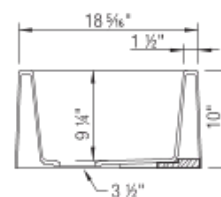

- Min cabinet size: 33 in
- Bowl depth: 9-1/4" in (235.0 mm)

What is included:
Installation instructions
Cabinet template
Limited Lifetime Warranty

Bowl Depth: 9-1/4"
Required outside cabinet: 33"
Front Apron Depth: 10"
Rim thickness: 1-1/2"
Base of sink is larger than the rim. Outside base measures 30" x 19"
Drain hole accept 3-1/2" U.S. drain fittings
51 lbs - Note: Cannot be shipped UPS
Codes/Standards: CSA B45.8-18/ IAPMO Z403-2018