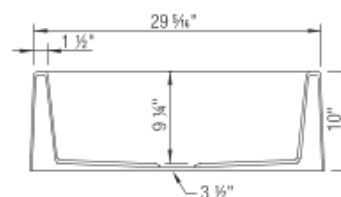

- Min cabinet size: 33 in
- Bowl depth: 9-1/4" in (235.0 mm)

What is included:
Installation instructions
Cabinet template
Limited Lifetime Warranty

Bowl Depth: 9-1/4"
Required outside cabinet: 33"
Front Apron Depth: 10"
Rim thickness: 1-1/2"
Base of sink is larger than the rim. Outside base measures 30" x 19"
Drain hole accept 3-1/2" U.S. drain fittings
51 lbs - Note: Cannot be shipped UPS
Codes/Standards: CSA B45.8-18/ IAPMO Z403-2018